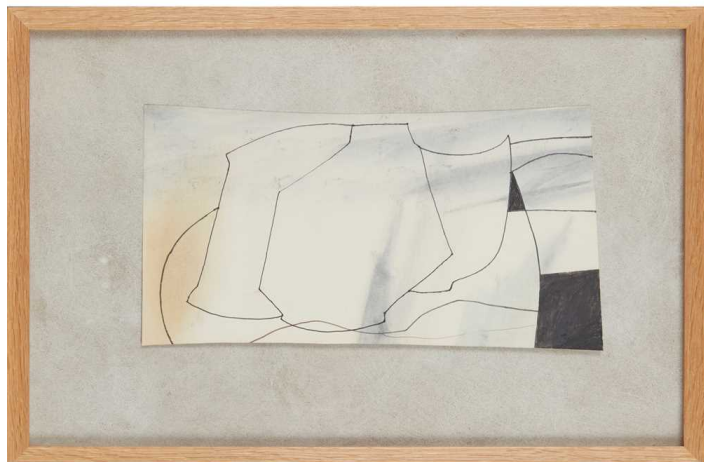

**MODERN MADE: Modern & Post-War Art,  
Design & Studio Ceramics (677)**

Fri, 29th Apr 2022, Live Online | Mall Galleries, London

**Viewing Times:**

**Lot 89**

**Estimate:** £4000 - £6000 + Fees

§ **Ben Nicholson O.M. (British 1894-1982) 4 Forms, 1981**

ink and wash on irregularly-shaped paper laid on artist's prepared board

Dimensions: sheet 16.2 x 32.2cm (6.25in x 12.75in) maximum dimensions; board 28.6cm x 45.8cm (11.25in x 18in)